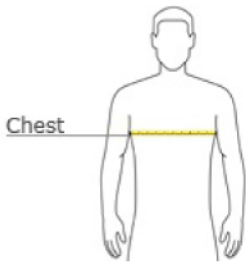

CARE INSTRUCTIONS

Machine wash cold. Gentle cycle with like colors.
 Non-chlorine bleach when needed. Tumble dry low.
 Remove promptly. Do not iron.

front

back

HOW TO MEASURE

CHEST

With arms down at sides, measure around the upper body, under arms and over the fullest part of the chest.

SIZE CHART

	XS	S	M	L	XL	2XL	3XL	4XL	5XL	6XL
Chest Size (inches)	32-34	35-37	38-40	41-43	44-46	47-49	50-53	54-57	58-60	61-63

COLOR INFORMATION

Black
 PMS PROCESS
 BLACK C

Brown Taupe
 PMS 405 C

Dark Chocolate
 Brown
 PMS 497 C